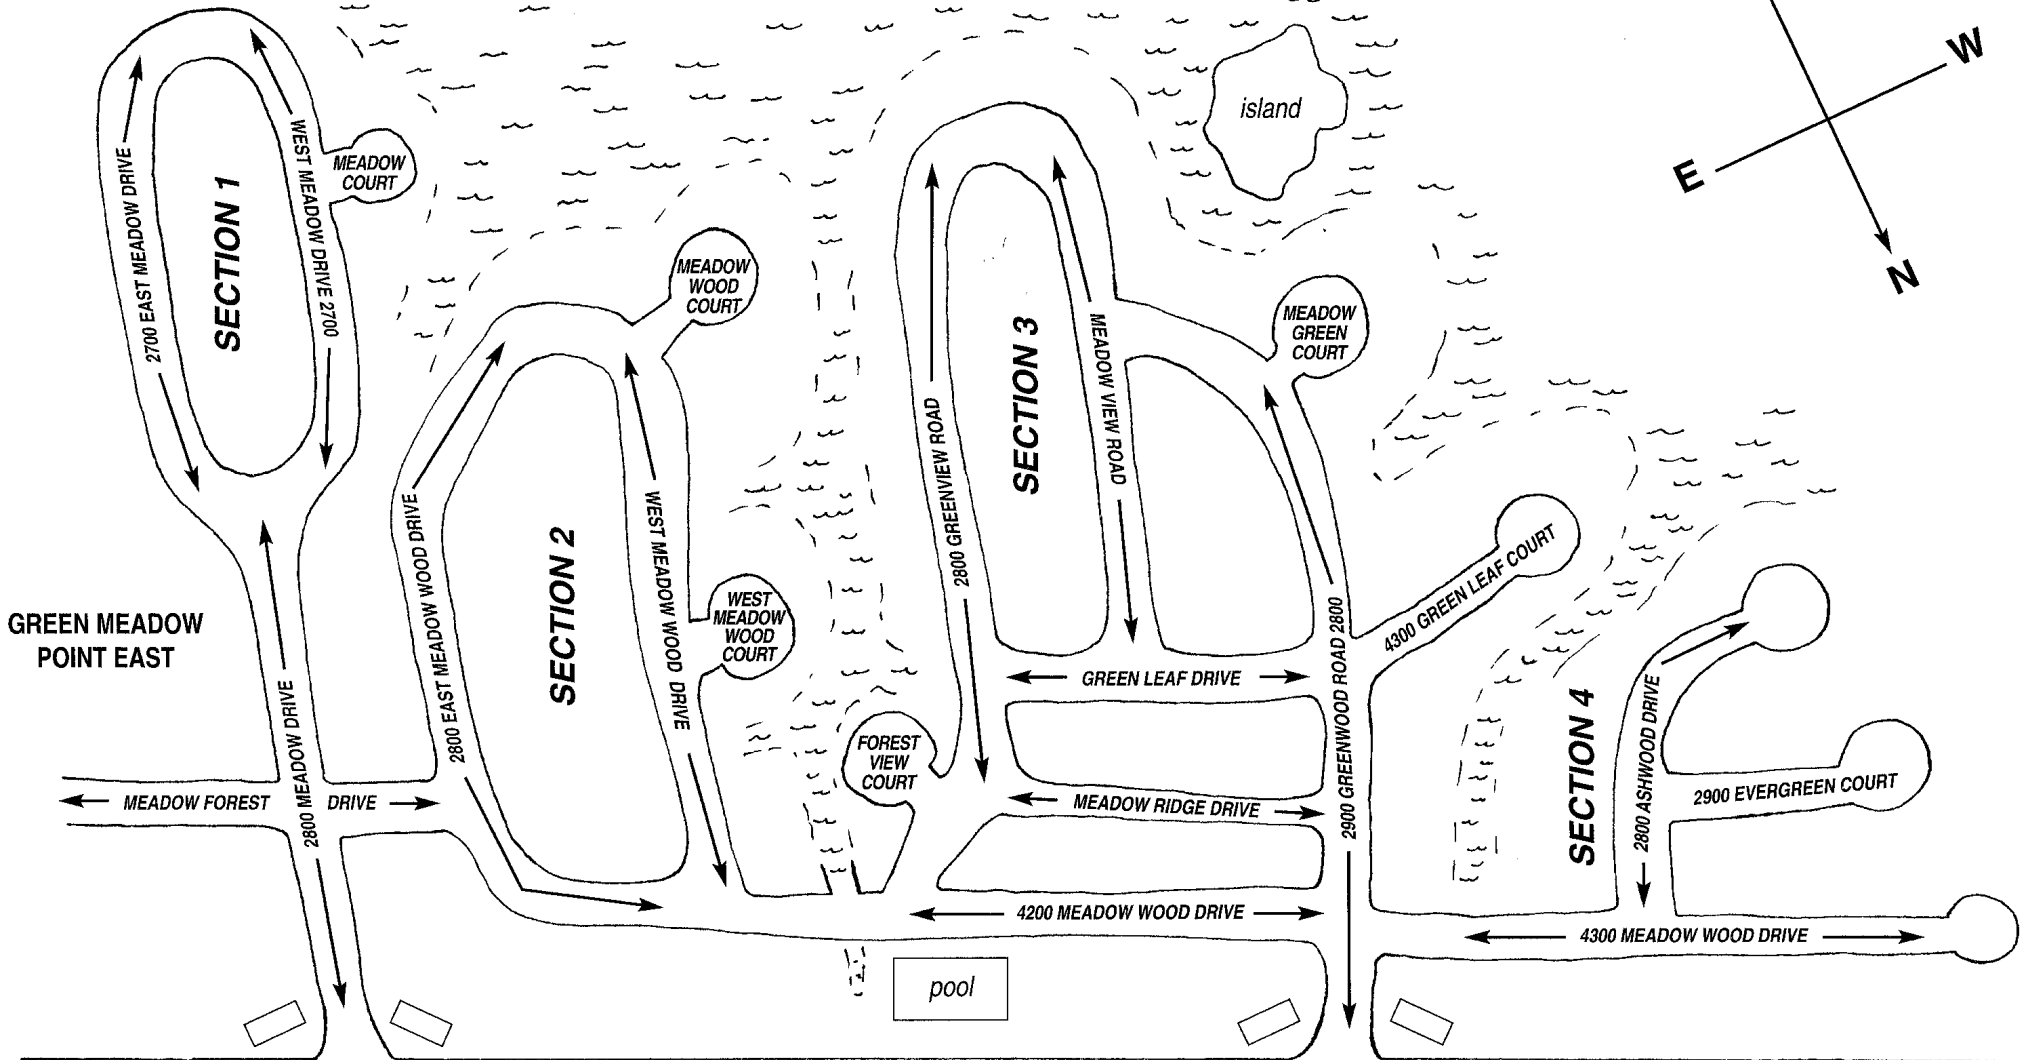

DRUM POINT CREEK

GREEN MEADOW POINT EAST

BRUCE ROAD

ROUTE #705

BRUCE ROAD

BRITTANY WOODS

RADCLIFFE

RADCLIFFE TOWNHOUSES

PRINCE OF WALES

BRUIN DRIVE

To Western Branch High School